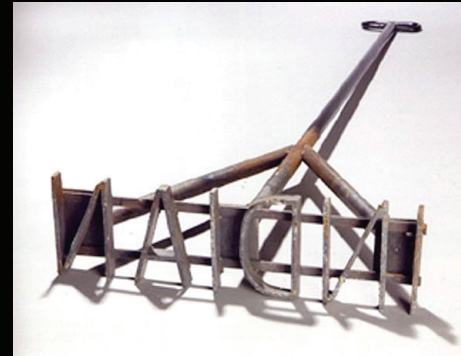

SAND to STONE

contemporary
native american art
in Joshua Tree

OPENING RECEPTION:

Saturday, May 7, 2016 | 5 to 8 pm

LEWIS deSOTO

CARA ROMERO

GERALD CLARKE, JR.

BIRD SINGERS & DANCERS